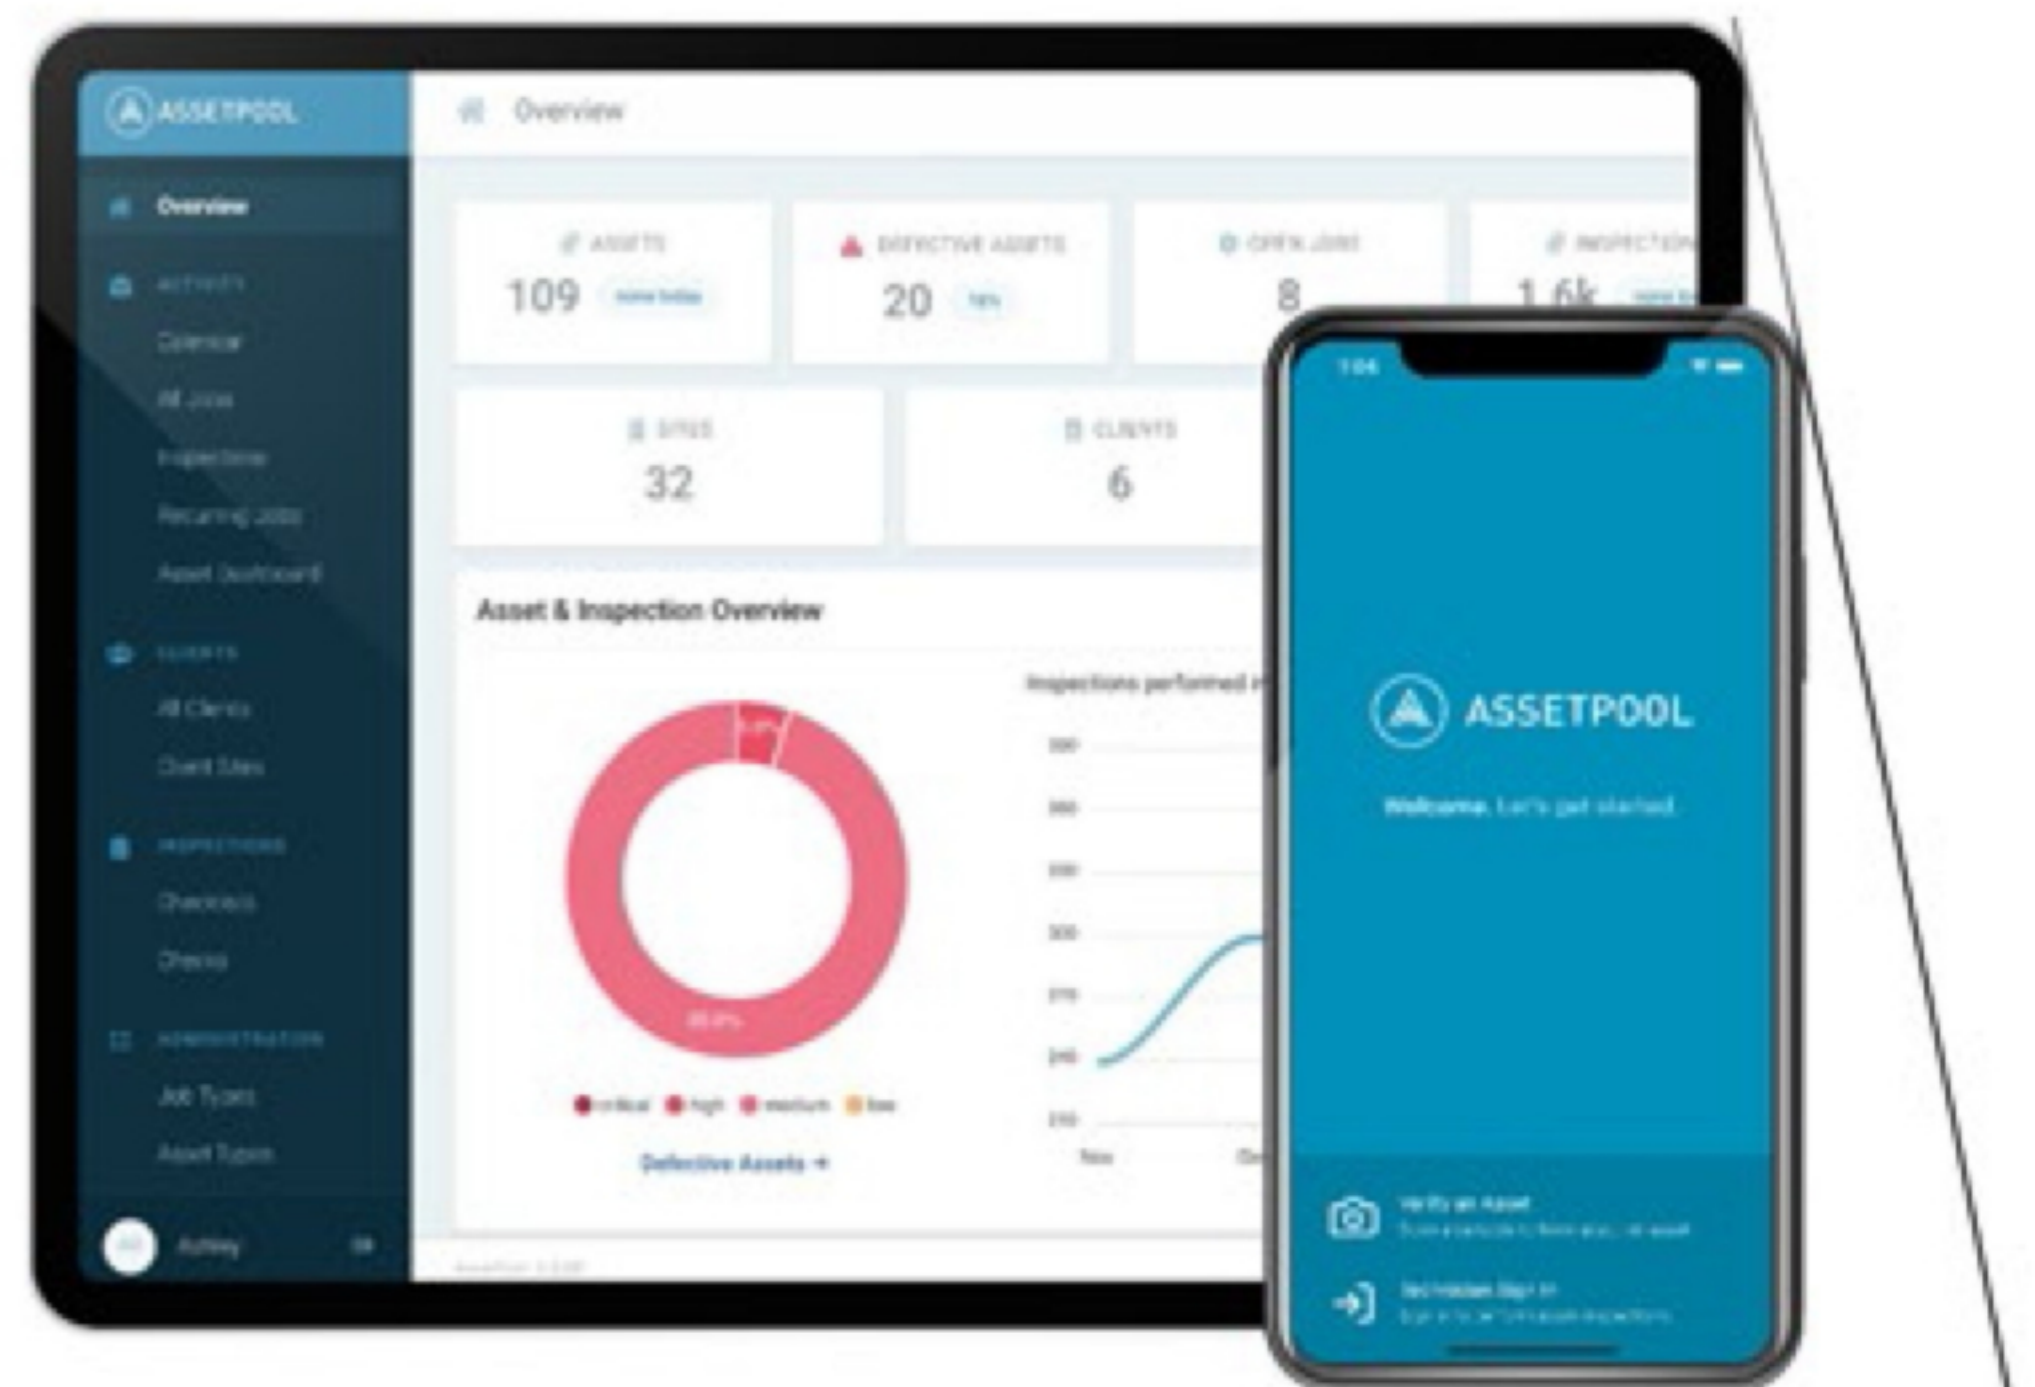

## ABOUT ASSETPOOL

AssetPool is a multi-feature software solution that works with your business to manage your assets and equipment effectively and accurately, in real time. You can customize the paperless software to suit your business and sync it across all devices for complete control over your asset registration, maintenance and management.

Whether you're in the field or monitoring workflows from an office, once set up, our software does all the work for you

Stick QR code

Scan QR code

Identify or  
create your zones

Identify  
asset types

Complete the  
selected checklists

## FEATURES

- Set up your own, unique customer environment
- Load your assets into relevant zones
- Scan asset barcodes to filter them into their relevant checklists
- Your technicians complete an inspection and the appropriate data is captured
- Asset risk is calculated based on the data
- Risk is measured using an informative dashboard
- Reports on the information are delivered in seconds